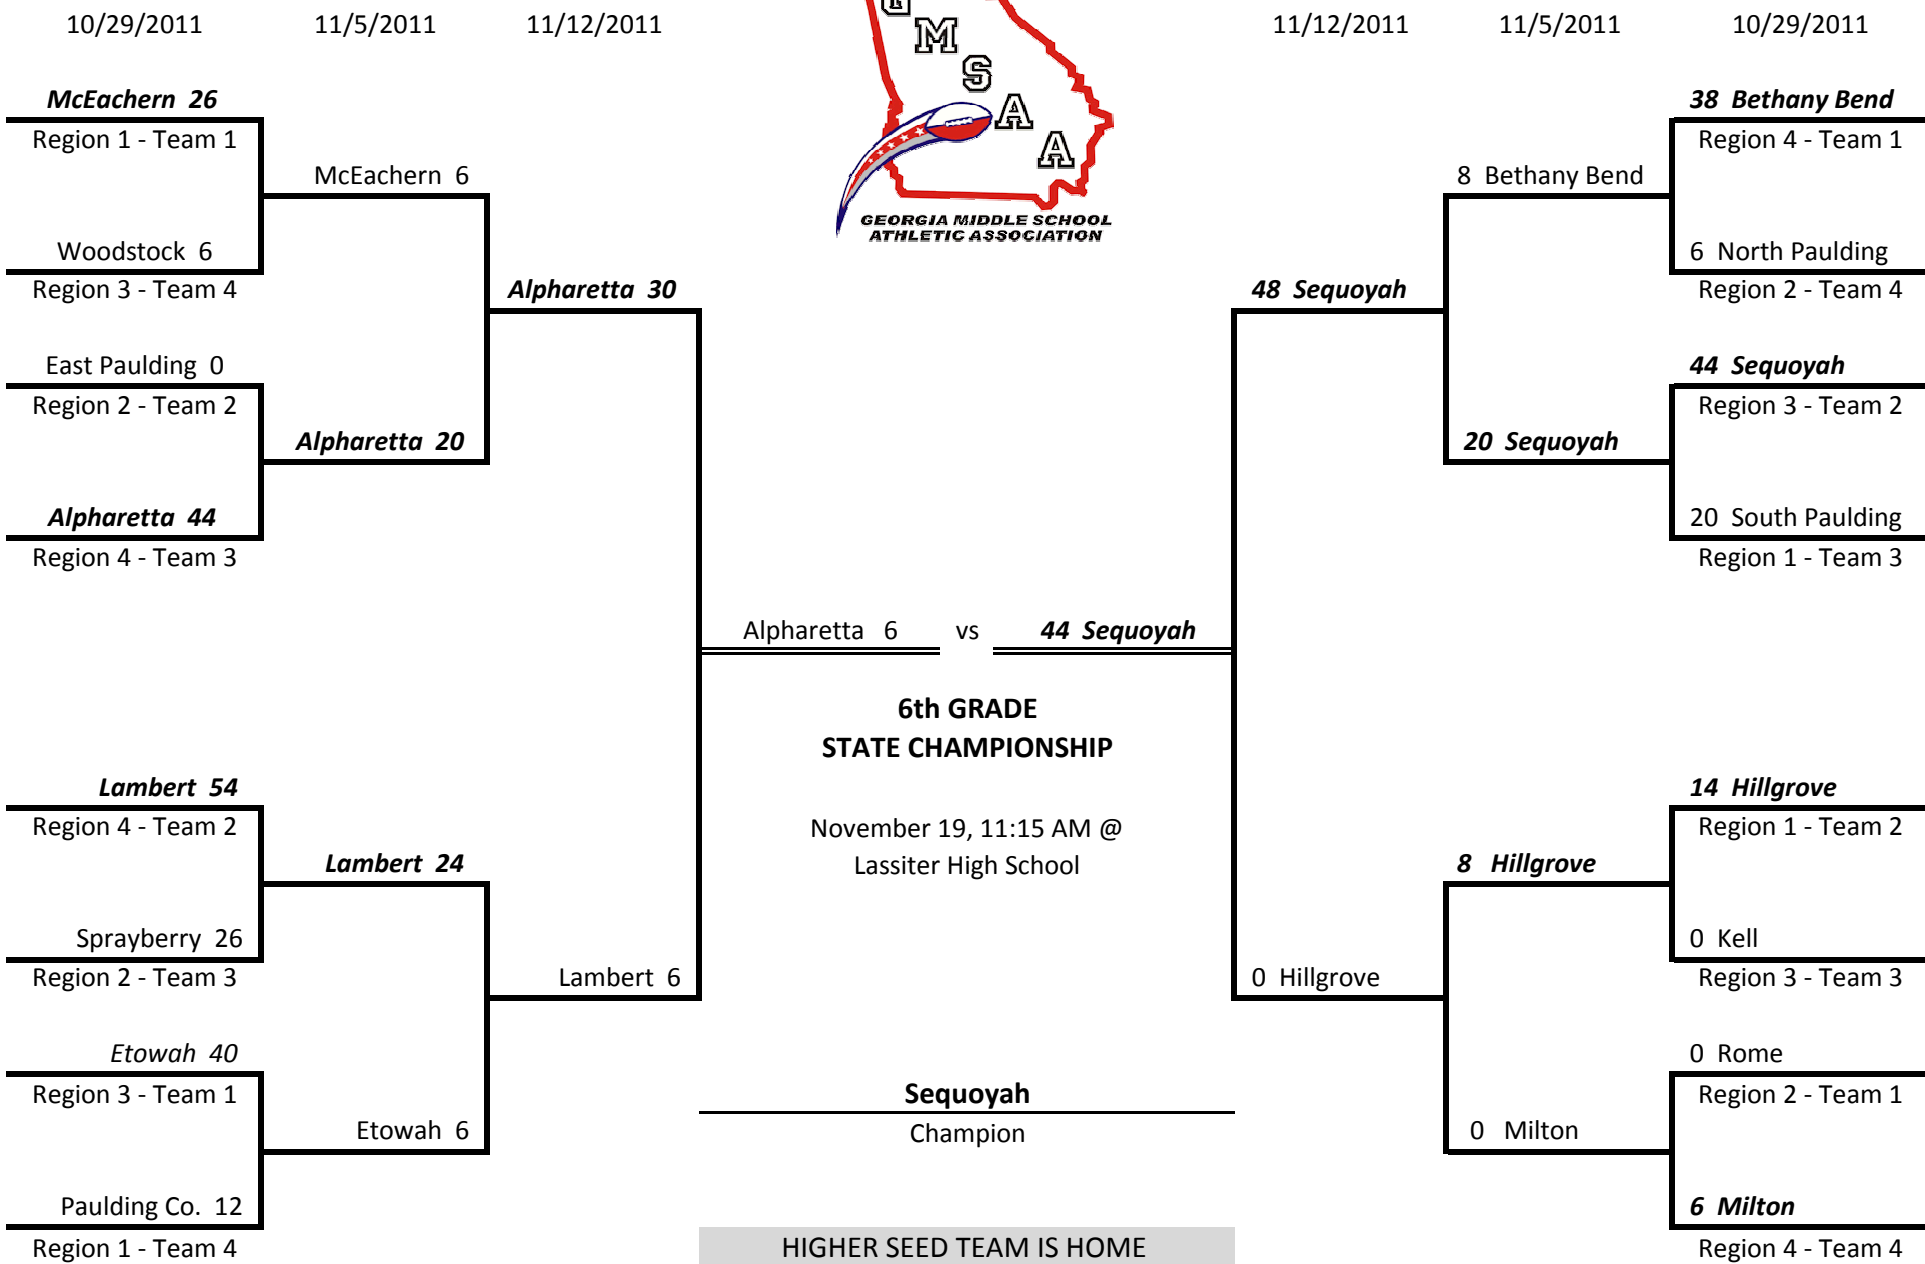

2011 State Playoff Bracket

2011 State Playoff Bracket

10/29/2011

11/5/2011

11/12/2011

11/12/2011

11/5/2011

10/29/2011

McEachern 47

Region 1 - Team 1

Etowah 12

Region 3 - Team 4

Sprayberry 26

Region 2 - Team 2

Northview 7

Region 4 - Team 3

Johns Creek 7

Region 4 - Team 2

Harrison 6

Region 2 - Team 3

Walton 28

Region 3 - Team 1

South Cobb 12

Region 1 - Team 4